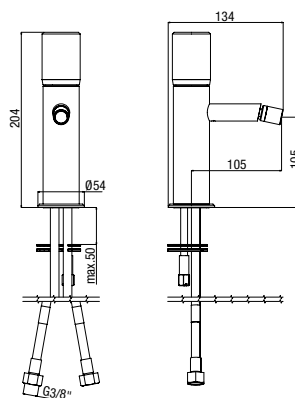

VT 024

Scatola incasso compresa
Metal built-in box included
Boîtier metal d'encastrement fourni

PO 891 ...

CR OR OS OI NK

batteria lavabo tre fori a muro
concealed three holes basin mixer
mélangeur lavabo mural encastré trois trous

CR 031

PO 201 ...

CR OR OS OI NK

monocomando bidet, senza scarico
single-lever bidet mixer, without waste
bidet monocommande, sans vidage

SC 010

CR OR OS OI NK

scarico click-clack
waste click-clack
vidage click-clack