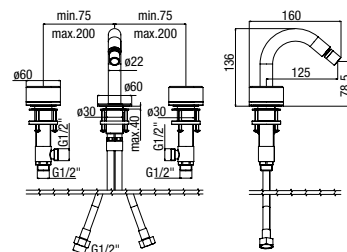

VT 002

PO 621 ...

CR OR OS OI NK

batteria bidet tre fori, senza scarico
three holes bidet mixer, without waste
 mélangeur bidet trois trous, sans vidage

SC 010

CR OR OS OI NK

scarico click-clack
waste click-clack
 vidage click-clack