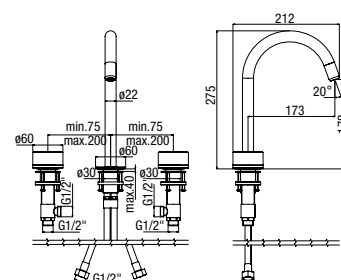

FINITURE FINISHES FINITIONS

CR cromo / chrome / chromé

OR oro / gold / or

OS oro spazzolato / brushed gold / or brossé

OI oro inglese / english gold / or anglais

NK nickel spazzolato / brushed nickel / nickel brossé

portofino

size

M

PO 691 ...

CR	OR	OS	OI	NK

batteria lavabo tre fori, senza scarico
three holes basin mixer, without waste
mélangeur lavabo trois trous, sans vidage

SC 010

CR	OR	OS	OI	NK

scarico click-clack
waste click-clack
vidage click-clack

VT 002