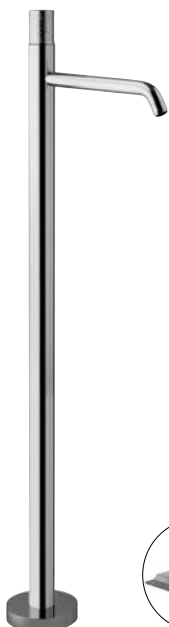

CR 031

size

T

PO 177 ...

CR OR OS OI NK

monocomando lavabo alto, senza scarico
single-lever "high" basin mixer, without waste
 lavabo monocommande "haut", sans vidage

SC 010

CR OR OS OI NK

scarico click-clack
waste click-clack
 vidage click-clack

CR 031

Scatola incasso compresa
Metal built-in box included
 Boîtier metal d'encastrement fourni

PO 876 ...

CR OR OS OI NK

monocomando lavabo incasso
concealed single-lever basin mixer
 lavabo mural monocommande

CR 023

size

XT

PO 278 ...

CR OR OS OI NK

monocomando lavabo a pavimento
floor mounted single-lever basin mixer
 lavabo monocommande è étage

AC 274

base per fissaggio a pavimento
base for floor mounting
 base pour fixation à étage