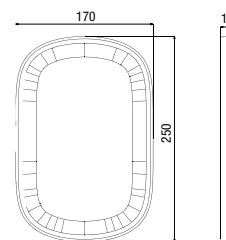

FINITURE FINISHES FINITIONS

CR cromo / *chrome* / chromé

OR oro / *gold* / or

OS oro spazzolato / *brushed gold* / or brossé

OI oro inglese / *english gold* / or anglais

NK nickel spazzolato / *brushed nickel* / nickel brossé

CO 001 MNO

vassoio portaoggetti in marmo nero Marquinia
Marquinia matt black marble tray

CO 001 MBO

vassoio portaoggetti in marmo bianco Carrara
Carrara matt white marble tray

CO 002 MNO

portaoggetti in marmo nero Marquinia
Marquinia matt black marble vase

CO 002 MBO

portaoggetti in marmo bianco Carrara
Carrara matt white marble vase

CO 003 MNO

CR OR OI OS NK

portaoggetti in marmo nero Marquinia con coperchio
Marquinia matt black marble vase with cover

CO 003 MBO

CR OR OI OS NK

portaoggetti in marmo bianco Carrara con coperchio
Carrara matt white marble vase with cover

CO 004 MNO

CR OR OI OS NK

portaoggetti in marmo nero Marquinia con coperchio
Marquinia matt black marble vase with cover

CO 004 MBO

CR OR OI OS NK

portaoggetti in marmo bianco Carrara con coperchio
Carrara matt white marble vase with cover

CO 005 MNO

kit vassoio e vaso portaoggetti in marmo nero Marquinia
Marquinia matt black marble tray and vase kit

CO 005 MBO

kit vassoio e vaso portaoggetti in marmo bianco Carrara
Carrara matt white marble tray and vase kit