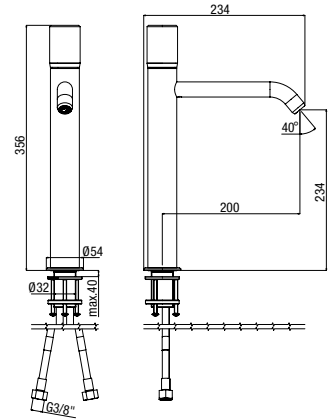

size

T

PO 177 ...

CR OR OS OI NK

monocomando lavabo alto, senza scarico
single-lever "high" basin mixer, without waste
lavabo monocommande "haut", sans vidage

SC 010

CR OR OS OI NK

scarico click-clack
waste click-clack
vidage click-clack

CR 031

Scatola incasso compresa
Metal built-in box included
Boîtier metal d'encastrement fourni

PO 876 ...

CR OR OS OI NK

monocomando lavabo incasso
concealed single-lever basin mixer
lavabo mural monocommande

CR 023

size

XT

PO 278 ...

CR OR OS OI NK

monocomando lavabo a pavimento
floor mounted single-lever basin mixer
lavabo monocommande è étage

AC 274

base per fissaggio a pavimento
base for floor mounting
base pour fixation à étage

CR 002