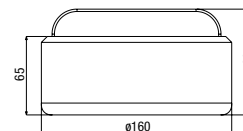

FINITURE FINISHES FINITIONS

CR cromo / *chrome* / chromé

OR oro / *gold* / or

OS oro spazzolato / *brushed gold* / or brossé

OI oro inglese / *english gold* / or anglais

NK nickel spazzolato / *brushed nickel* / nickel brossé

CO 001 MNO

vassoio portaoggetti in marmo nero Marquinia
Marquinia matt black marble tray

CO 001 MBO

vassoio portaoggetti in marmo bianco Carrara
Carrara matt white marble tray

CO 002 MNO

portaoggetti in marmo nero Marquinia
Marquinia matt black marble vase

CO 002 MBO

portaoggetti in marmo bianco Carrara
Carrara matt white marble vase

CO 003 MNO

CR OR OI OS NK

portaoggetti in marmo nero Marquinia con coperchio
Marquinia matt black marble vase with cover

CO 003 MBO

CR OR OI OS NK

portaoggetti in marmo bianco Carrara con coperchio
Carrara matt white marble vase with cover

CO 004 MNO

CR OR OI OS NK

portaoggetti in marmo nero Marquinia con coperchio
Marquinia matt black marble vase with cover

CO 004 MBO

CR OR OI OS NK

portaoggetti in marmo bianco Carrara con coperchio
Carrara matt white marble vase with cover

CO 005 MNO

kit vassoio e vaso portaoggetti in marmo nero Marquinia
Marquinia matt black marble tray and vase kit

CO 005 MBO

kit vassoio e vaso portaoggetti in marmo bianco Carrara
Carrara matt white marble tray and vase kit