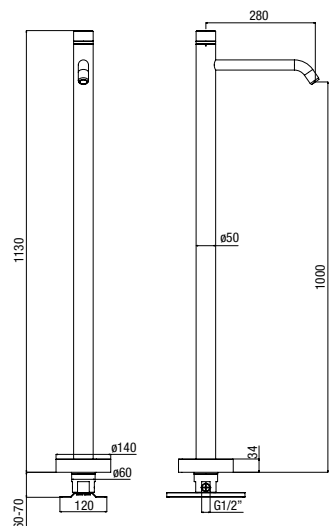

size

T

PO 177 ...

CR OR OS OI NK

monocomando lavabo alto, senza scarico
single-lever "high" basin mixer, without waste
lavabo monocommande "haut", sans vidage

SC 010

CR OR OS OI NK

scarico click-clack
waste click-clack
vidage click-clack

CR 031

Scatola incasso compresa
Metal built-in box included
Boîtier metal d'encastrement fourni

PO 876 ...

CR OR OS OI NK

monocomando lavabo incasso
concealed single-lever basin mixer
lavabo mural monocommande

CR 023

size

XT

PO 278 ...

CR OR OS OI NK

monocomando lavabo a pavimento
floor mounted single-lever basin mixer
lavabo monocommande è étage

AC 274

base per fissaggio a pavimento
base for floor mounting
base pour fixation à étage

CR 002