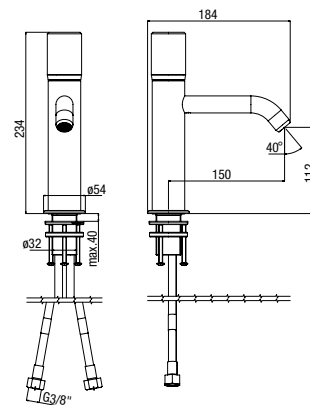

FINITURE FINISHES FINITIONS

CR cromo / chrome / chromé

OR oro / gold / or

OS oro spazzolato / brushed gold / or brossé

OI oro inglese / english gold / or anglais

NK nickel spazzolato / brushed nickel / nickel brossé

LAVABO E BIDET BASIN AND BIDET LAVABO ET BIDET

portofino

size
M

PO 176 ...

CR OR OS OI NK

monocomando lavabo, senza scarico
single-lever basin mixer, without waste
lavabo monocommande, sans vidage

SC 010

CR OR OS OI NK

scarico click-clack
waste click-clack
vidage click-clack

CR 031