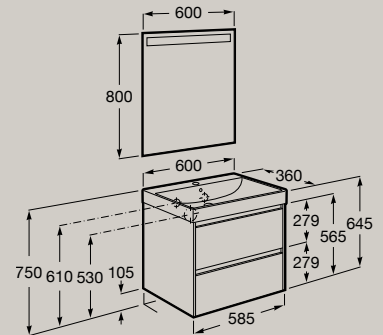

550 x 460 mm

Unik (Solution Meuble
2 tiroirs + Lavabo)
A851687...

Pack (Solution Unik
2 tiroirs + Miroir LED Eidos)
A851703...

Fermeture
amortie

Extraction
totale

Tiroir supérieur
compartimenté