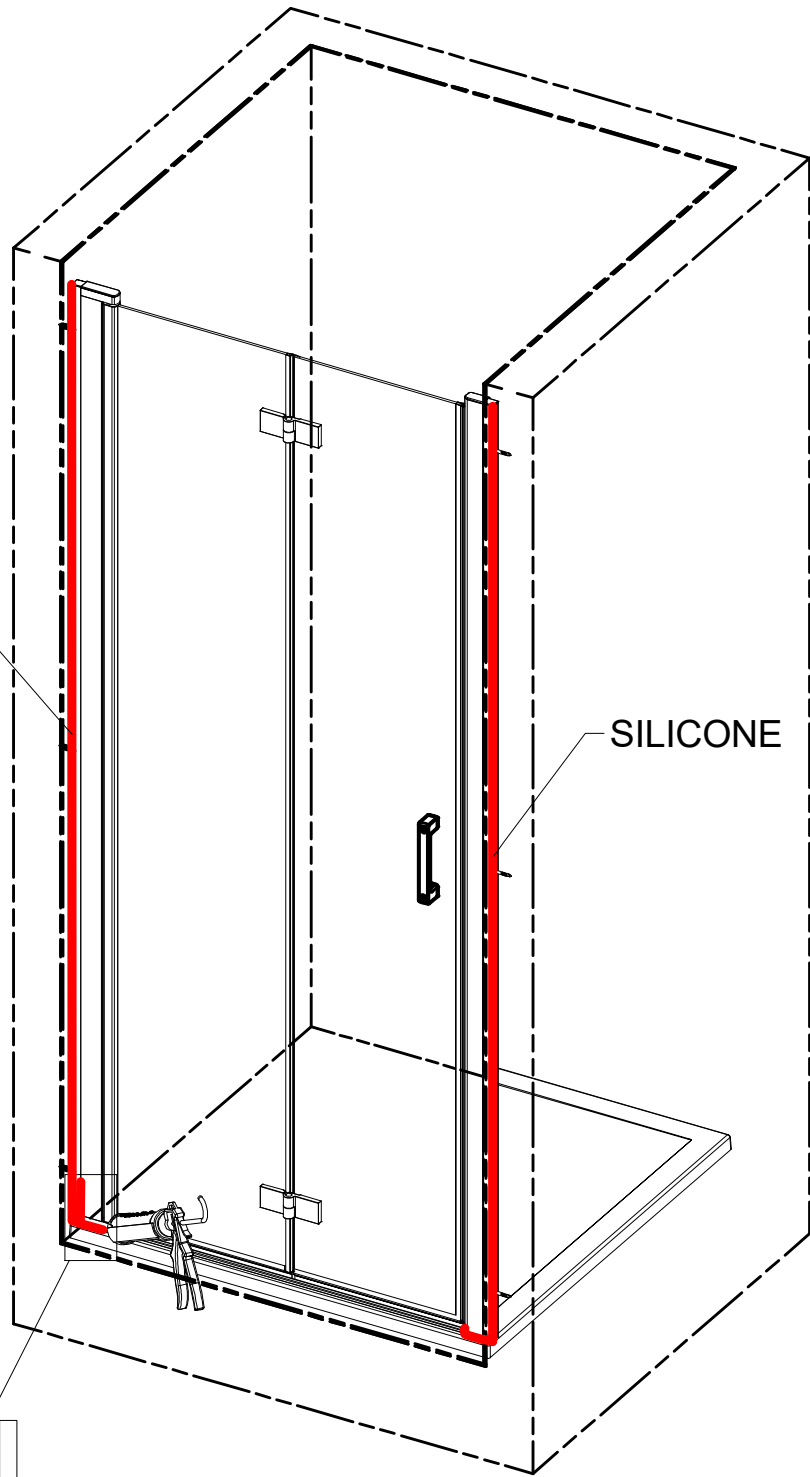

Next step in instructions is for left installation
(for right installation - proceed in a mirror image)

LEFT Installation

RIGHT Installation

OUTSIDE

INSIDE

Use for protect and support door glass

R 6x

S 6x

T 6x

7.8

7.14
Remove after
tightening the screws

Glass protection

Mounting without threshold bar

Mounting with threshold bar

Cut the threshold profile to the length L2

Glue the double-sided tape to the tray

Mounting with threshold bar
Tear off the sealing flag

24 h

SILICONE

SILICONE

SILICONE
MIN 100mm

SILICONE
MIN 100mm

Roth Energy and Sanitary Systems

Generation