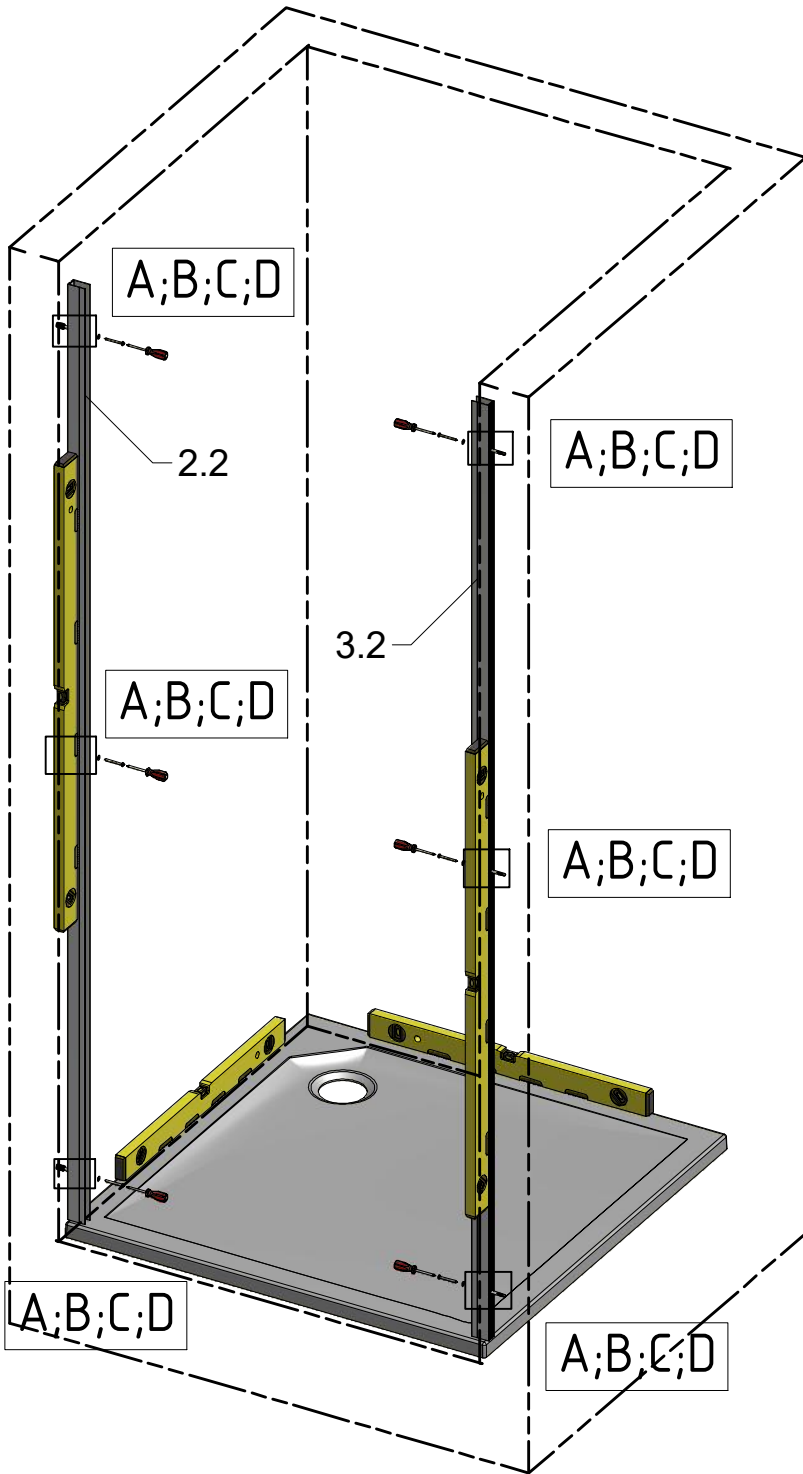

1.2 V309

SIZE	GLASS + PROFILE	SPARE PART
PIL 800	clear glass+brillant	ND02-0949-00-02
PIL 900	clear glass+brillant	ND02-0950-00-02
PIL 1000	clear glass+brillant	ND02-0951-00-02
PIL 1200	clear glass+brillant	ND02-0952-00-02
PIL 1220	clear glass+brillant	ND02-0953-00-02
PIR 800	clear glass+brillant	ND02-0949-00-02
PIR 900	clear glass+brillant	ND02-0950-00-02
PIR 1000	clear glass+brillant	ND02-0951-00-02
PIR 1200	clear glass+brillant	ND02-0952-00-02
PIR 1220	clear glass+brillant	ND02-0953-00-02

1. CI PIL

1. CI PIR

2. P6294

3. P6285

CI PIL / CI PIR

CI PIL / CI PIR

CI PIL / CI PIR			
TYPE	Y (mm)	C1 (mm)	C2 (mm)
800	760-810	320	322
900	860-910	370	372
1000	960-1010	420	422
1200	1160-1210	520	522
1220	1210-1260	545	547

Next step in instructions is for left installation
(for right installation - proceed in a mirror image)

LEFT Installation

RIGHT Installation

OUTSIDE

INSIDE

Use for protect and support door glass

R 6x

S 6x

T 6x

7.8

7.14
Remove after
tightening the screws

Glass protection

Mounting without threshold bar

Mounting with threshold bar

Cut the threshold profile to the length L2

Glue the double-sided tape to the tray