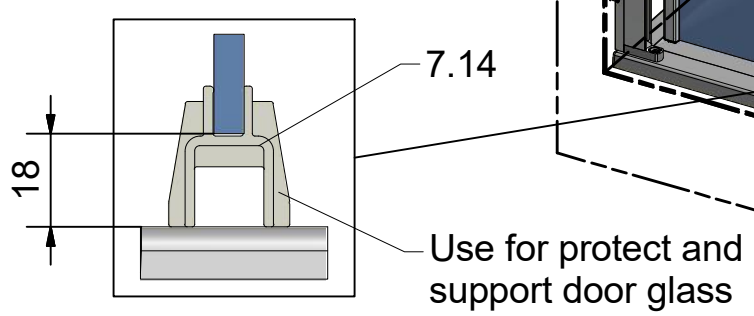

Next step in instructions is for left installation
(for right installation - proceed in a mirror image)

LEFT Installation

RIGHT Installation

OUTSIDE

INSIDE

Use for protect and support door glass

R 6x

S 6x

T 6x

7.8

7.14
Remove after
tightening the screws

Glass protection

Mounting without threshold bar

Mounting with threshold bar

Cut the threshold profile to the length L2

Glue the double-sided tape to the tray