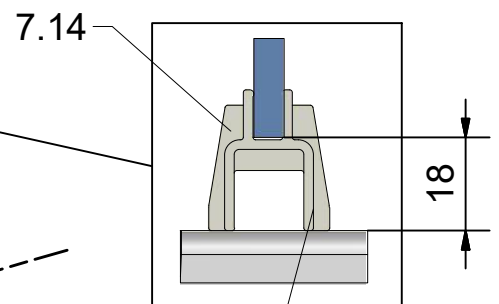

1. CI PIL

1. CI PIR

2. P6294

3. P6285

CI PIL / CI PIR

CI PIL / CI PIR

CI PIL / CI PIR			
TYPE	Y (mm)	C1 (mm)	C2 (mm)
800	760-810	320	322
900	860-910	370	372
1000	960-1010	420	422
1200	1160-1210	520	522
1220	1210-1260	545	547

Next step in instructions is for left installation
(for right installation - proceed in a mirror image)

LEFT Installation

RIGHT Installation

OUTSIDE

INSIDE

Use for protect and support door glass

R 6x

S 6x

T 6x

7.8

7.14
Remove after
tightening the screws

Glass protection

Mounting without threshold bar

Mounting with threshold bar

Cut the threshold profile to the length L2

Glue the double-sided tape to the tray