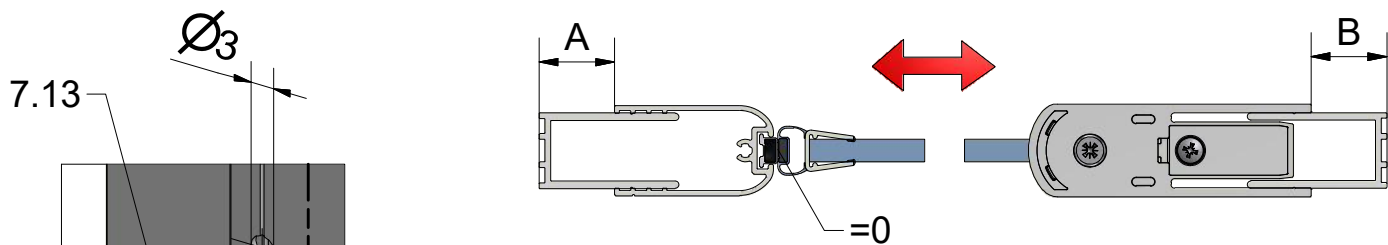

1. CI PIL

1. CI PIR

2. P6294

3. P6285

CI PIL / CI PIR

CI PIL / CI PIR

CI PIL / CI PIR			
TYPE	Y (mm)	C1 (mm)	C2 (mm)
800	760-810	320	322
900	860-910	370	372
1000	960-1010	420	422
1200	1160-1210	520	522
1220	1210-1260	545	547

Next step in instructions is for left installation
(for right installation - proceed in a mirror image)

LEFT Installation

RIGHT Installation

OUTSIDE

INSIDE

Use for protect and support door glass

R 6x

S 6x

T 6x

7.8

7.14
Remove after
tightening the screws

Glass protection

Mounting without threshold bar

Mounting with threshold bar

Cut the threshold profile to the length L2

Glue the double-sided tape to the tray