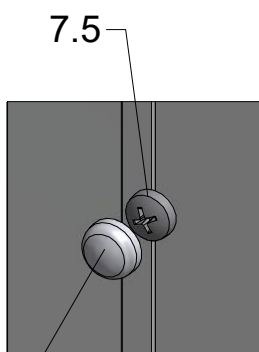

1. CI PIL

1. CI PIR

2. P6294

3. P6285

CI PIL / CI PIR

CI PIL / CI PIR

CI PIL / CI PIR			
TYPE	Y (mm)	C1 (mm)	C2 (mm)
800	760-810	320	322
900	860-910	370	372
1000	960-1010	420	422
1200	1160-1210	520	522
1220	1210-1260	545	547

Next step in instructions is for left installation
(for right installation - proceed in a mirror image)

LEFT Installation

RIGHT Installation

OUTSIDE

INSIDE

Use for protect and support door glass

R 6x

S 6x

T 6x

7.8

7.14
Remove after
tightening the screws

Glass protection

Mounting without threshold bar

Mounting with threshold bar

Cut the threshold profile to the length L2

Glue the double-sided tape to the tray