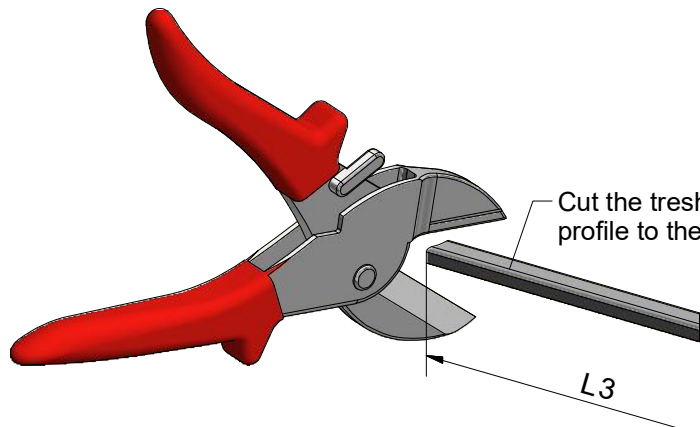

T 6x

7.8

7.14
Remove after
tightening the screws

Glass protection

Mounting without threshold bar

Mounting with threshold bar

Cut the threshold profile to the length L2

Glue the double-sided tape to the tray

Mounting with threshold bar
Tear off the sealing flag

24 h

SILICONE

SILICONE

SILICONE
MIN 100mm

SILICONE
MIN 100mm

Roth Energy and Sanitary Systems

Generation