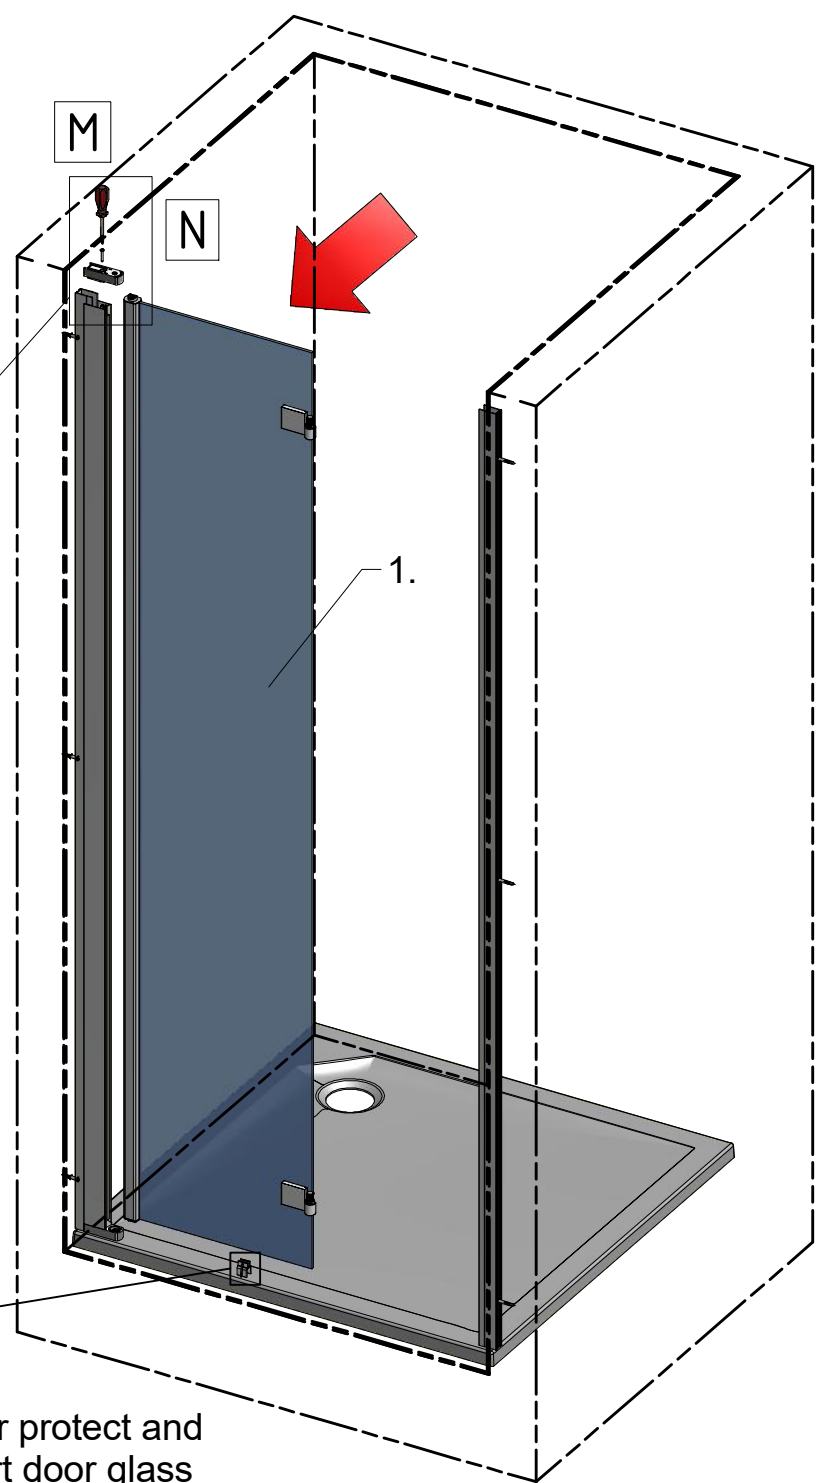

1. CI PIL

1. CI PIR

2. P6294

3. P6285

CI PIL / CI PIR

CI PIL / CI PIR

CI PIL / CI PIR			
TYPE	Y (mm)	C1 (mm)	C2 (mm)
800	760-810	320	322
900	860-910	370	372
1000	960-1010	420	422
1200	1160-1210	520	522
1220	1210-1260	545	547

Next step in instructions is for left installation
(for right installation - proceed in a mirror image)

LEFT Installation

RIGHT Installation

OUTSIDE

INSIDE

Use for protect and support door glass

R 6x

S 6x

T 6x

7.8

7.14
Remove after
tightening the screws

Glass protection

Mounting without threshold bar

Mounting with threshold bar

Cut the threshold profile to the length L2

Glue the double-sided tape to the tray