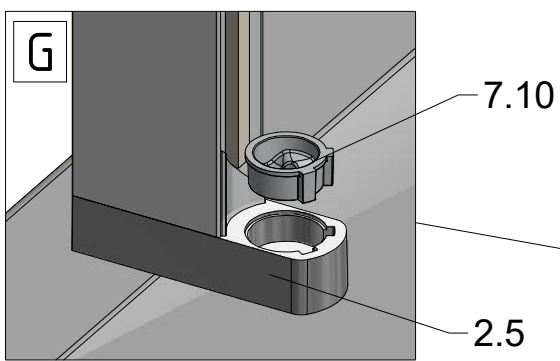

1. CI PIL

1. CI PIR

2. P6294

3. P6285

CI PIL / CI PIR

CI PIL / CI PIR

CI PIL / CI PIR			
TYPE	Y (mm)	C1 (mm)	C2 (mm)
800	760-810	320	322
900	860-910	370	372
1000	960-1010	420	422
1200	1160-1210	520	522
1220	1210-1260	545	547

Next step in instructions is for left installation
(for right installation - proceed in a mirror image)

LEFT Installation

RIGHT Installation

OUTSIDE

INSIDE

Use for protect and support door glass

R 6x

S 6x