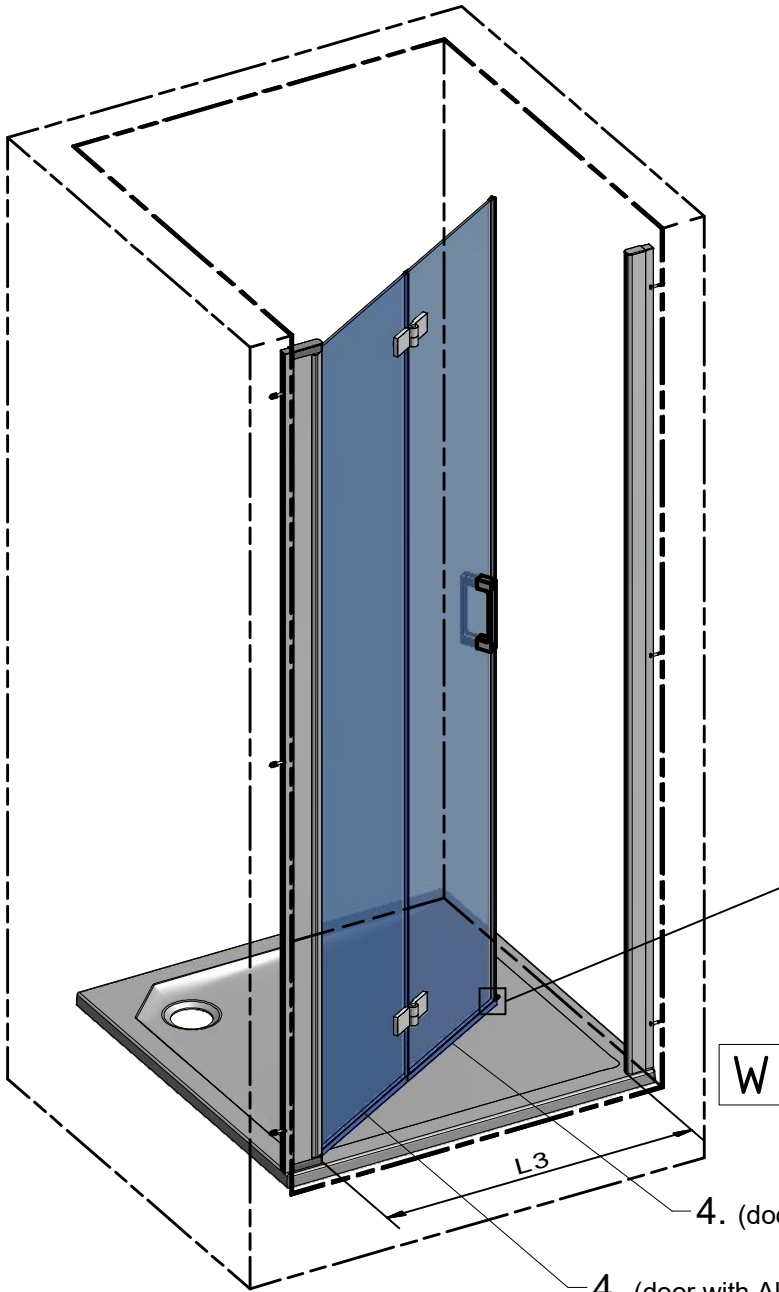

Next step in instructions is for left installation
(for right installation - proceed in a mirror image)

LEFT Installation

RIGHT Installation

OUTSIDE

INSIDE

Use for protect and support door glass

R 6x

S 6x

T 6x

7.8

7.14
Remove after
tightening the screws

Glass protection

Mounting without threshold bar

Mounting with threshold bar

Cut the threshold profile to the length L2

Glue the double-sided tape to the tray