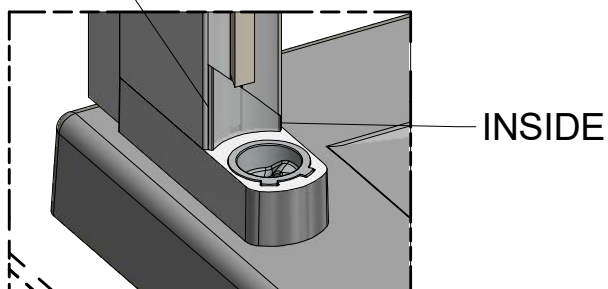

1. CI PIL

1. CI PIR

2. P6294

3. P6285

CI PIL / CI PIR

CI PIL / CI PIR

CI PIL / CI PIR			
TYPE	Y (mm)	C1 (mm)	C2 (mm)
800	760-810	320	322
900	860-910	370	372
1000	960-1010	420	422
1200	1160-1210	520	522
1220	1210-1260	545	547

Next step in instructions is for left installation
(for right installation - proceed in a mirror image)

LEFT Installation

RIGHT Installation

OUTSIDE

INSIDE

Use for protect and support door glass

R 6x

S 6x

T 6x

7.8

7.14
Remove after
tightening the screws

Glass protection

Mounting without threshold bar

Mounting with threshold bar

Cut the threshold profile to the length L2

Glue the double-sided tape to the tray