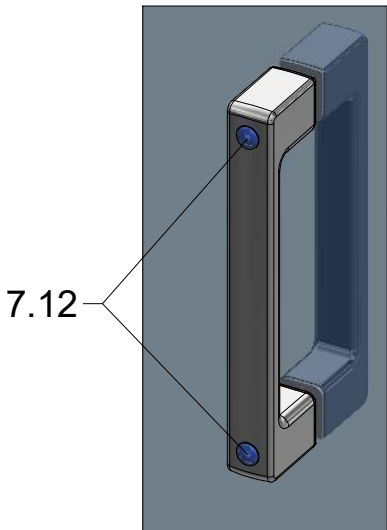

T 6x

7.8

7.14
Remove after
tightening the screws

Glass protection

Mounting without threshold bar

Mounting with threshold bar

Cut the threshold profile to the length L2

Glue the double-sided tape to the tray

Mounting with threshold bar
Tear off the sealing flag

24 h

SILICONE

SILICONE

SILICONE
MIN 100mm

SILICONE
MIN 100mm

Roth Energy and Sanitary Systems

Generation