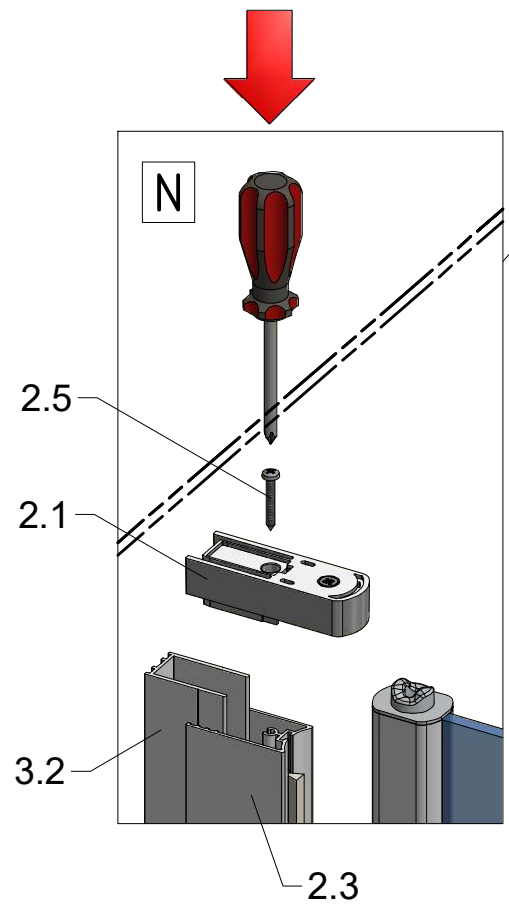

1. CI PIL

1. CI PIR

2. P6294

3. P6285

CI PIL / CI PIR

CI PIL / CI PIR

CI PIL / CI PIR			
TYPE	Y (mm)	C1 (mm)	C2 (mm)
800	760-810	320	322
900	860-910	370	372
1000	960-1010	420	422
1200	1160-1210	520	522
1220	1210-1260	545	547

Next step in instructions is for left installation
(for right installation - proceed in a mirror image)

LEFT Installation

RIGHT Installation

OUTSIDE

INSIDE

Use for protect and support door glass

R 6x

S 6x

T 6x

7.8

7.14
Remove after
tightening the screws

Glass protection

Mounting without threshold bar

Mounting with threshold bar

Cut the threshold profile to the length L2

Glue the double-sided tape to the tray