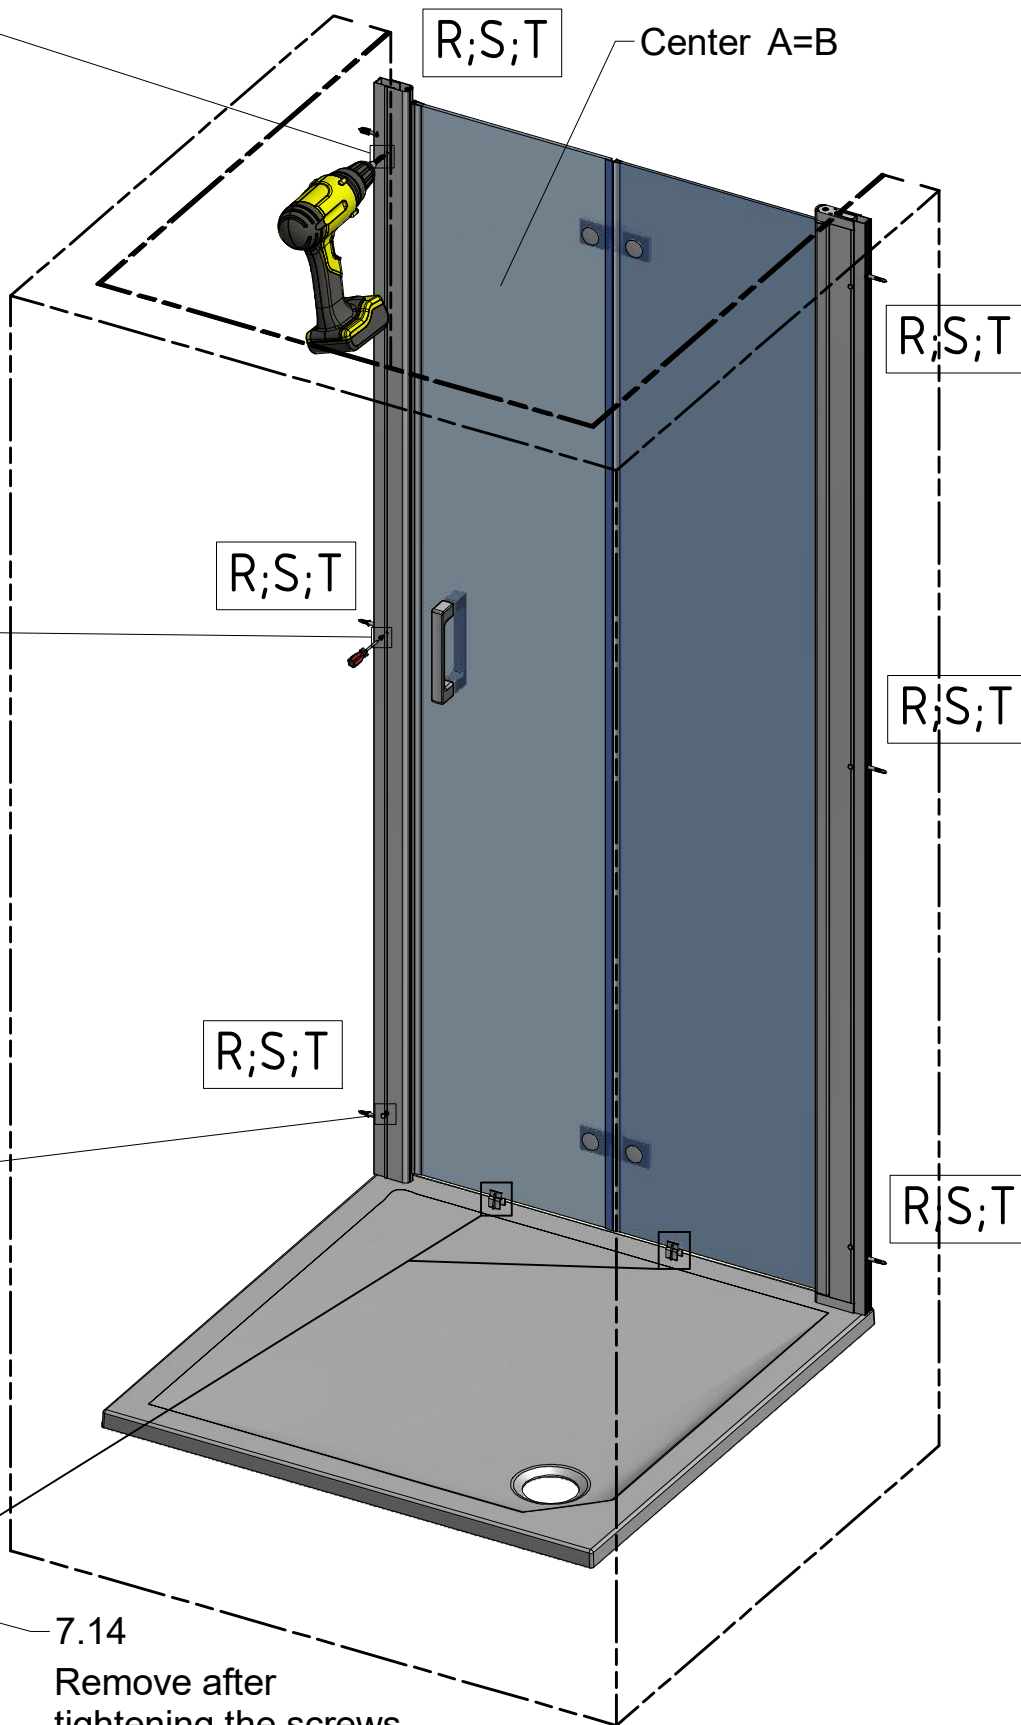

1. CI PIL

1. CI PIR

2. P6294

3. P6285

CI PIL / CI PIR

CI PIL / CI PIR

CI PIL / CI PIR			
TYPE	Y (mm)	C1 (mm)	C2 (mm)
800	760-810	320	322
900	860-910	370	372
1000	960-1010	420	422
1200	1160-1210	520	522
1220	1210-1260	545	547

Next step in instructions is for left installation
(for right installation - proceed in a mirror image)

LEFT Installation

RIGHT Installation

OUTSIDE

INSIDE

Use for protect and support door glass

R 6x

S 6x

T 6x

7.8

7.14
Remove after
tightening the screws

Glass protection

Mounting without threshold bar

Mounting with threshold bar

Cut the threshold profile to the length L2

Glue the double-sided tape to the tray