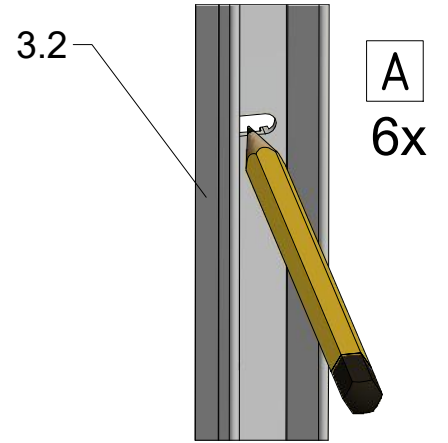

1. CI PIL

1. CI PIR

2. P6294

3. P6285

CI PIL / CI PIR

CI PIL / CI PIR

CI PIL / CI PIR			
TYPE	Y (mm)	C1 (mm)	C2 (mm)
800	760-810	320	322
900	860-910	370	372
1000	960-1010	420	422
1200	1160-1210	520	522
1220	1210-1260	545	547

Next step in instructions is for left installation
(for right installation - proceed in a mirror image)

LEFT Installation

RIGHT Installation

OUTSIDE

INSIDE

Use for protect and support door glass

R 6x

S 6x