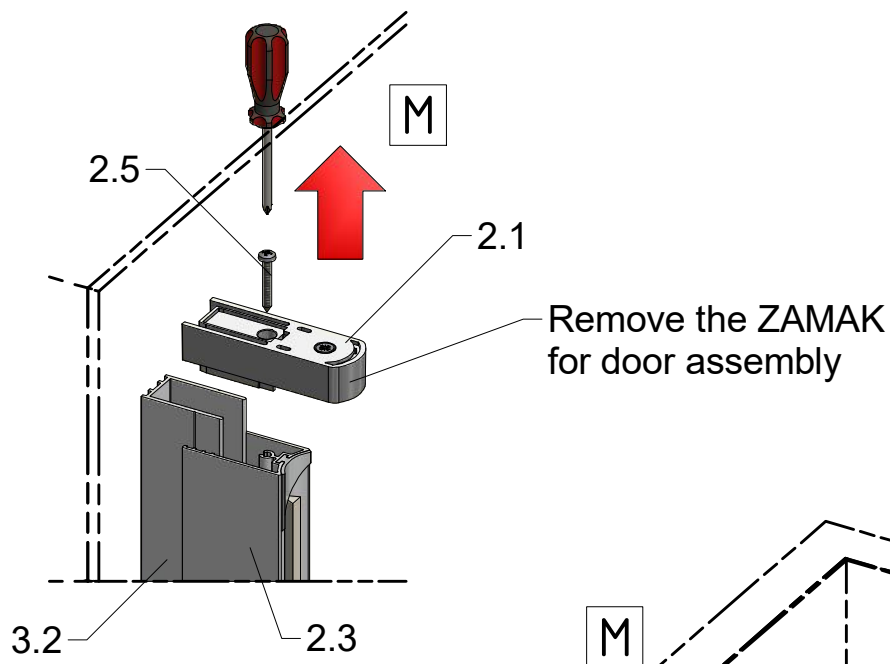

Next step in instructions is for left installation
(for right installation - proceed in a mirror image)

LEFT Installation

RIGHT Installation

OUTSIDE

INSIDE

Use for protect and support door glass

R 6x

S 6x

T 6x

7.8

7.14
Remove after
tightening the screws

Glass protection

Mounting without threshold bar

Mounting with threshold bar

Cut the threshold profile to the length L2

Glue the double-sided tape to the tray