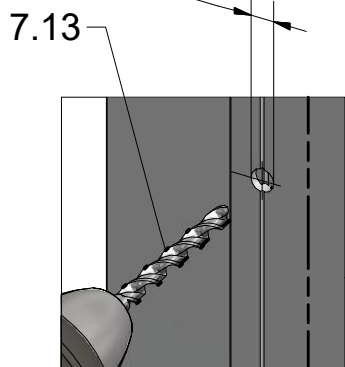

1. CI PIL

1. CI PIR

2. P6294

3. P6285

CI PIL / CI PIR

CI PIL / CI PIR

CI PIL / CI PIR			
TYPE	Y (mm)	C1 (mm)	C2 (mm)
800	760-810	320	322
900	860-910	370	372
1000	960-1010	420	422
1200	1160-1210	520	522
1220	1210-1260	545	547

Next step in instructions is for left installation
(for right installation - proceed in a mirror image)

LEFT Installation

RIGHT Installation

OUTSIDE

INSIDE

Use for protect and support door glass

R 6x

S 6x

T 6x

7.8

7.14
Remove after
tightening the screws

Glass protection

Mounting without threshold bar

Mounting with threshold bar

Cut the threshold profile to the length L2

Glue the double-sided tape to the tray

Mounting with threshold bar
Tear off the sealing flag

24 h

SILICONE

SILICONE

SILICONE
MIN 100mm

SILICONE
MIN 100mm

Roth Energy and Sanitary Systems

Generation