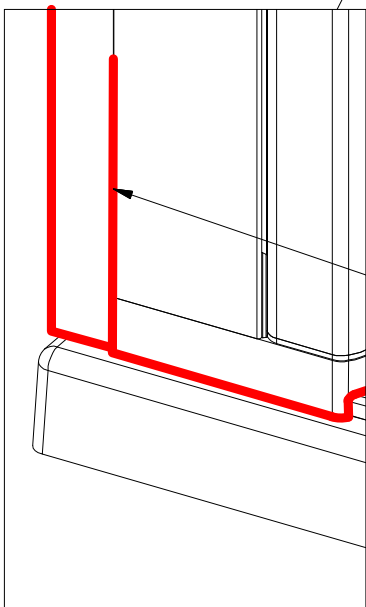

Next step in instructions is for left installation
(for right installation - proceed in a mirror image)

LEFT Installation

RIGHT Installation

OUTSIDE

INSIDE

Use for protect and support door glass

R 6x

S 6x

T 6x

7.8

7.14
Remove after
tightening the screws

Glass protection

Mounting without threshold bar

Mounting with threshold bar

Cut the threshold profile to the length L2

Glue the double-sided tape to the tray

Mounting with threshold bar
Tear off the sealing flag

24 h

SILICONE

SILICONE

SILICONE
MIN 100mm

SILICONE
MIN 100mm

Roth Energy and Sanitary Systems

Generation