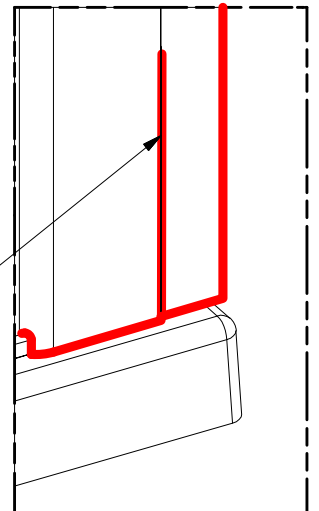

T 6x

7.8

7.14
Remove after
tightening the screws

Glass protection

Mounting without threshold bar

Mounting with threshold bar

Cut the threshold profile to the length L2

Glue the double-sided tape to the tray

Mounting with threshold bar
Tear off the sealing flag

24 h

SILICONE

SILICONE

SILICONE
MIN 100mm

SILICONE
MIN 100mm

Roth Energy and Sanitary Systems

Generation