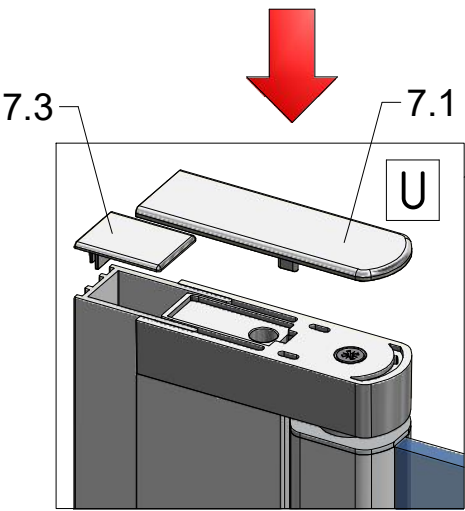

1. CI PIL

1. CI PIR

2. P6294

3. P6285

CI PIL / CI PIR

CI PIL / CI PIR

CI PIL / CI PIR			
TYPE	Y (mm)	C1 (mm)	C2 (mm)
800	760-810	320	322
900	860-910	370	372
1000	960-1010	420	422
1200	1160-1210	520	522
1220	1210-1260	545	547

Next step in instructions is for left installation
(for right installation - proceed in a mirror image)

LEFT Installation

RIGHT Installation

OUTSIDE

INSIDE

Use for protect and support door glass

R 6x

S 6x

T 6x

7.8

7.14
Remove after
tightening the screws

Glass protection

Mounting without threshold bar

Mounting with threshold bar

Cut the threshold profile to the length L2

Glue the double-sided tape to the tray