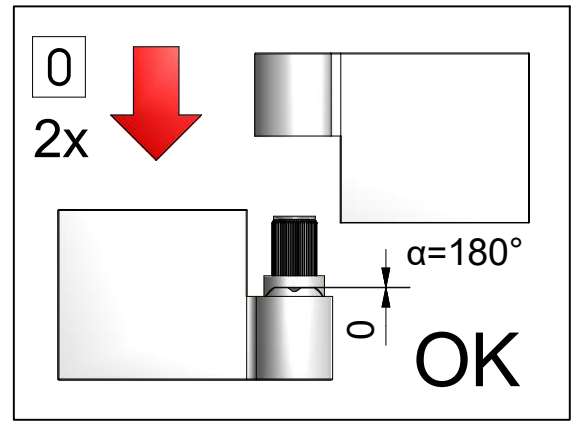

Next step in instructions is for left installation
(for right installation - proceed in a mirror image)

LEFT Installation

RIGHT Installation

OUTSIDE

INSIDE

Use for protect and support door glass

R 6x

S 6x

T 6x

7.8

7.14
Remove after
tightening the screws

Glass protection

Mounting without threshold bar

Mounting with threshold bar

Cut the threshold profile to the length L2

Glue the double-sided tape to the tray