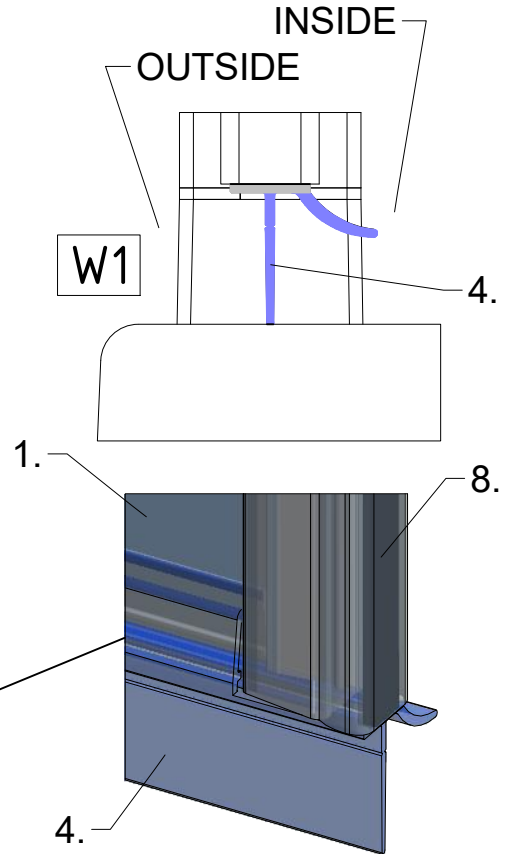

Next step in instructions is for left installation
(for right installation - proceed in a mirror image)

LEFT Installation

RIGHT Installation

OUTSIDE

INSIDE

Use for protect and support door glass

R 6x

S 6x

T 6x

7.8

7.14
Remove after
tightening the screws

Glass protection

Mounting without threshold bar

Mounting with threshold bar

Cut the threshold profile to the length L2

Glue the double-sided tape to the tray

Mounting with threshold bar
Tear off the sealing flag

24 h

SILICONE

SILICONE

SILICONE
MIN 100mm

SILICONE
MIN 100mm

Roth Energy and Sanitary Systems

Generation