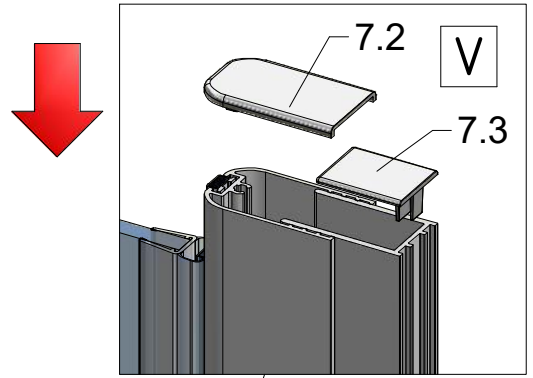

1. CI PIL

1. CI PIR

2. P6294

3. P6285

CI PIL / CI PIR

CI PIL / CI PIR

CI PIL / CI PIR			
TYPE	Y (mm)	C1 (mm)	C2 (mm)
800	760-810	320	322
900	860-910	370	372
1000	960-1010	420	422
1200	1160-1210	520	522
1220	1210-1260	545	547

Next step in instructions is for left installation
(for right installation - proceed in a mirror image)

LEFT Installation

RIGHT Installation

OUTSIDE

INSIDE

Use for protect and support door glass

R 6x

S 6x

T 6x

7.8

7.14
Remove after
tightening the screws

Glass protection

Mounting without threshold bar

Mounting with threshold bar

Cut the threshold profile to the length L2

Glue the double-sided tape to the tray