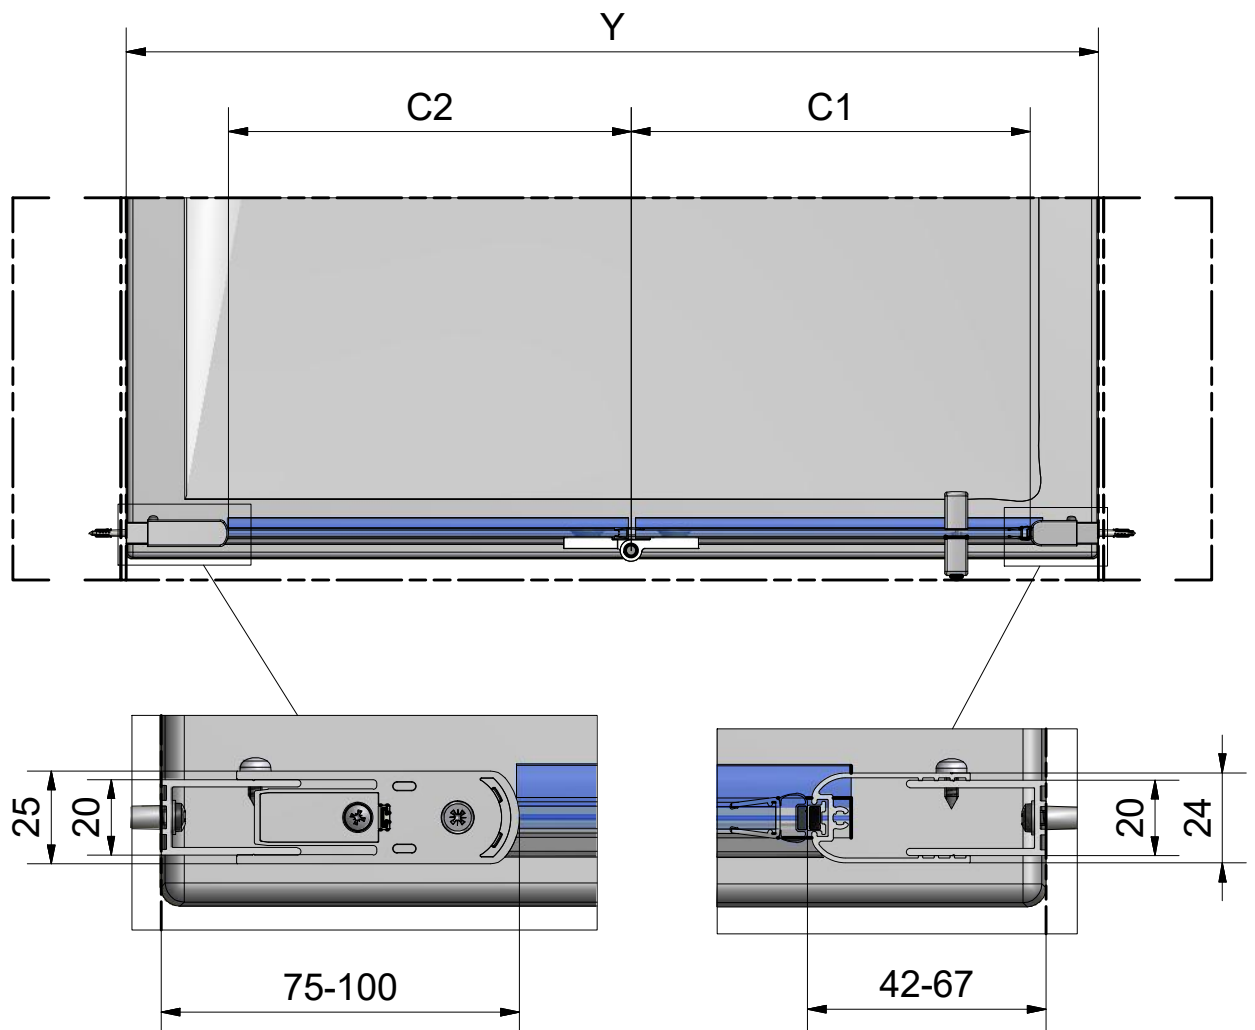

1. CI PIL

1. CI PIR

2. P6294

3. P6285

CI PIL / CI PIR

CI PIL / CI PIR

CI PIL / CI PIR			
TYPE	Y (mm)	C1 (mm)	C2 (mm)
800	760-810	320	322
900	860-910	370	372
1000	960-1010	420	422
1200	1160-1210	520	522
1220	1210-1260	545	547

Next step in instructions is for left installation
(for right installation - proceed in a mirror image)

LEFT Installation

RIGHT Installation

OUTSIDE

INSIDE

Use for protect and support door glass

R 6x

S 6x