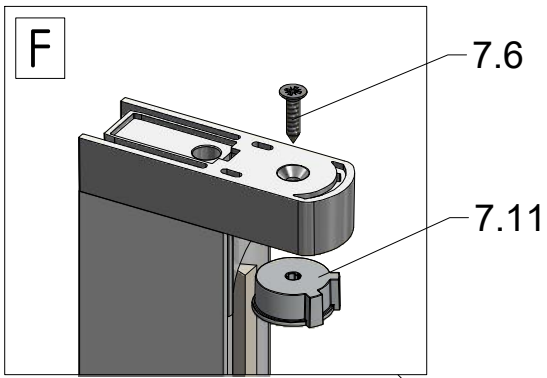

1. CI PIL

1. CI PIR

2. P6294

3. P6285

CI PIL / CI PIR

CI PIL / CI PIR

CI PIL / CI PIR			
TYPE	Y (mm)	C1 (mm)	C2 (mm)
800	760-810	320	322
900	860-910	370	372
1000	960-1010	420	422
1200	1160-1210	520	522
1220	1210-1260	545	547

Next step in instructions is for left installation
(for right installation - proceed in a mirror image)

LEFT Installation

RIGHT Installation

OUTSIDE

INSIDE

Use for protect and support door glass

R 6x

S 6x

T 6x

7.8

7.14
Remove after
tightening the screws

Glass protection

Mounting without threshold bar

Mounting with threshold bar

Cut the threshold profile to the length L2

Glue the double-sided tape to the tray