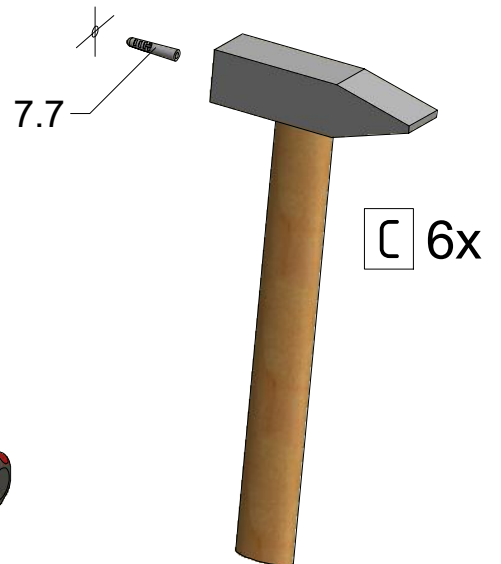

1. CI PIL

1. CI PIR

2. P6294

3. P6285

CI PIL / CI PIR

CI PIL / CI PIR

CI PIL / CI PIR			
TYPE	Y (mm)	C1 (mm)	C2 (mm)
800	760-810	320	322
900	860-910	370	372
1000	960-1010	420	422
1200	1160-1210	520	522
1220	1210-1260	545	547

Next step in instructions is for left installation
(for right installation - proceed in a mirror image)

LEFT Installation

RIGHT Installation

OUTSIDE

INSIDE

Use for protect and support door glass

R 6x

S 6x