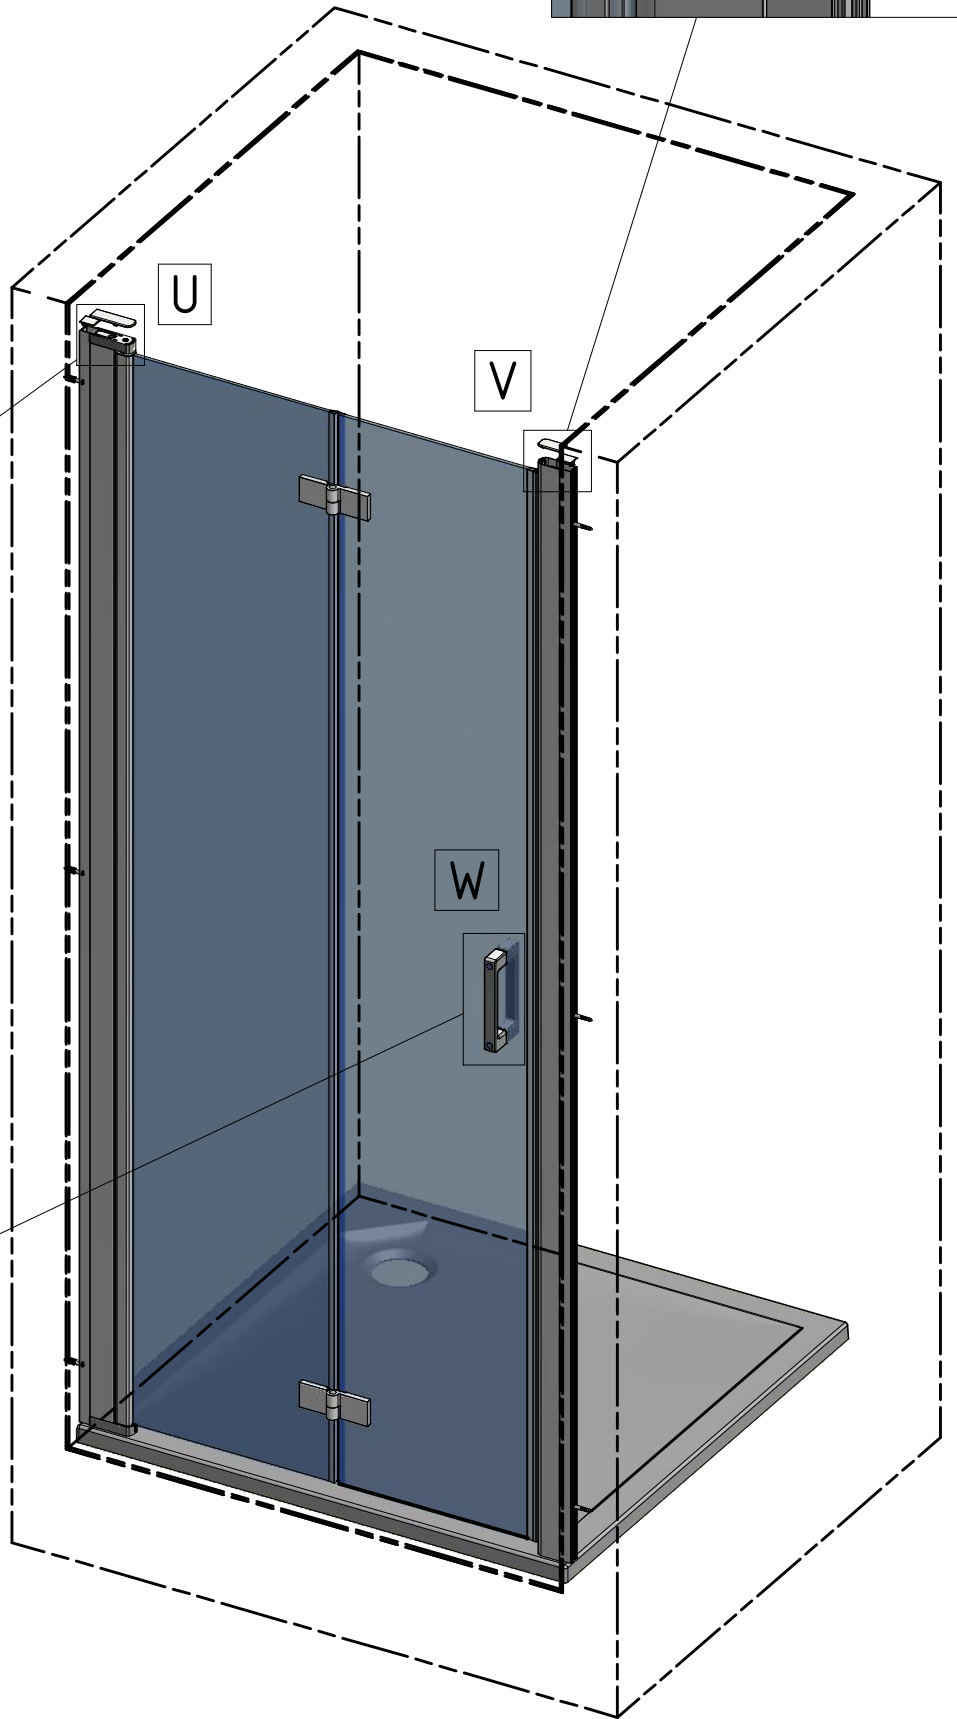

Next step in instructions is for left installation
(for right installation - proceed in a mirror image)

LEFT Installation

RIGHT Installation

OUTSIDE

INSIDE

Use for protect and support door glass

R 6x

S 6x

T 6x

7.8

7.14
Remove after
tightening the screws

Glass protection

Mounting without threshold bar

Mounting with threshold bar

Cut the threshold profile to the length L2

Glue the double-sided tape to the tray