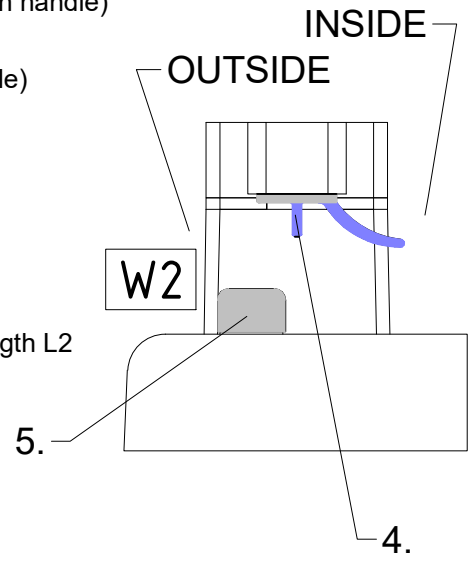

Next step in instructions is for left installation
(for right installation - proceed in a mirror image)

LEFT Installation

RIGHT Installation

OUTSIDE

INSIDE

Use for protect and support door glass

R 6x

S 6x

T 6x

7.8

7.14
Remove after
tightening the screws

Glass protection

Mounting without threshold bar

Mounting with threshold bar

Cut the threshold profile to the length L2

Glue the double-sided tape to the tray

Mounting with threshold bar
Tear off the sealing flag

24 h

SILICONE

SILICONE

SILICONE
MIN 100mm

SILICONE
MIN 100mm

Roth Energy and Sanitary Systems

Generation