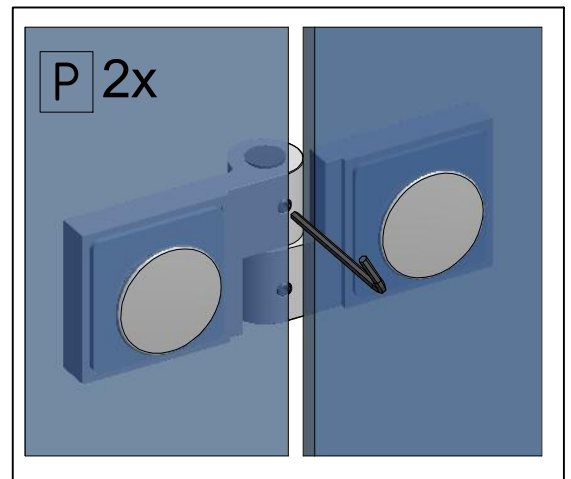

1. CI PIL

1. CI PIR

2. P6294

3. P6285

CI PIL / CI PIR

CI PIL / CI PIR

CI PIL / CI PIR			
TYPE	Y (mm)	C1 (mm)	C2 (mm)
800	760-810	320	322
900	860-910	370	372
1000	960-1010	420	422
1200	1160-1210	520	522
1220	1210-1260	545	547

Next step in instructions is for left installation
(for right installation - proceed in a mirror image)

LEFT Installation

RIGHT Installation

OUTSIDE

INSIDE

Use for protect and support door glass

R 6x

S 6x

T 6x

7.8

7.14
Remove after
tightening the screws

Glass protection

Mounting without threshold bar

Mounting with threshold bar

Cut the threshold profile to the length L2

Glue the double-sided tape to the tray