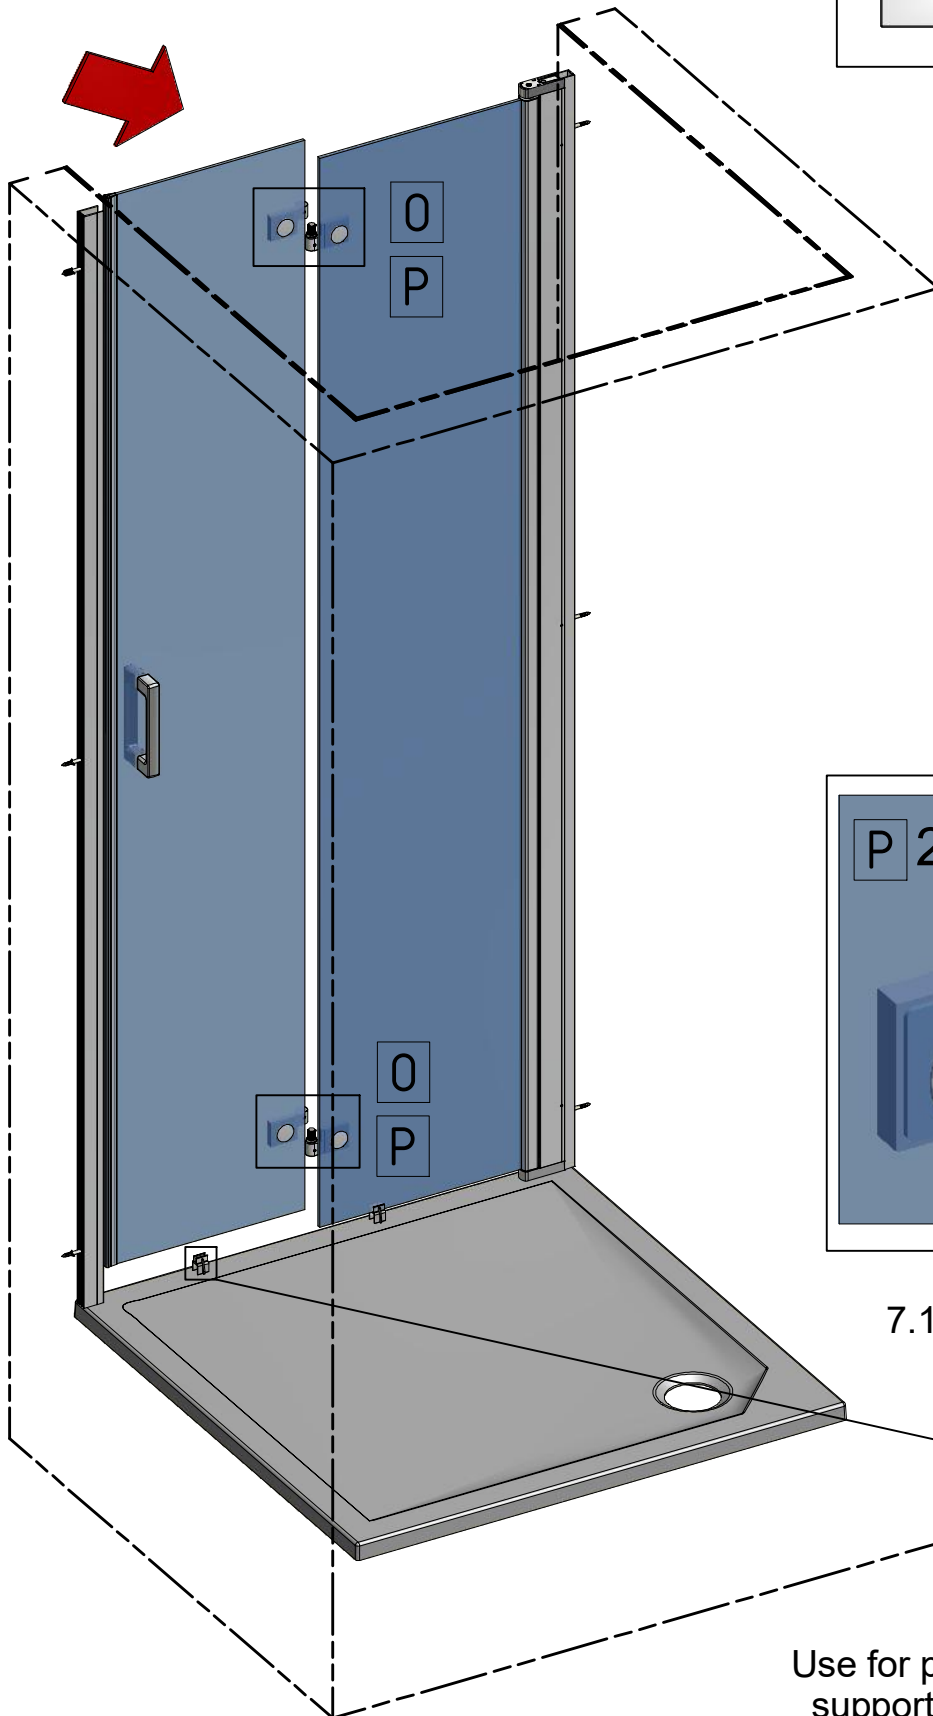

1. CI PIL

1. CI PIR

2. P6294

3. P6285

CI PIL / CI PIR

CI PIL / CI PIR

CI PIL / CI PIR			
TYPE	Y (mm)	C1 (mm)	C2 (mm)
800	760-810	320	322
900	860-910	370	372
1000	960-1010	420	422
1200	1160-1210	520	522
1220	1210-1260	545	547

Next step in instructions is for left installation
(for right installation - proceed in a mirror image)

LEFT Installation

RIGHT Installation

OUTSIDE

INSIDE

Use for protect and support door glass

R 6x

S 6x

T 6x

7.8

7.14
Remove after
tightening the screws

Glass protection

Mounting without threshold bar

Mounting with threshold bar

Cut the threshold profile to the length L2

Glue the double-sided tape to the tray