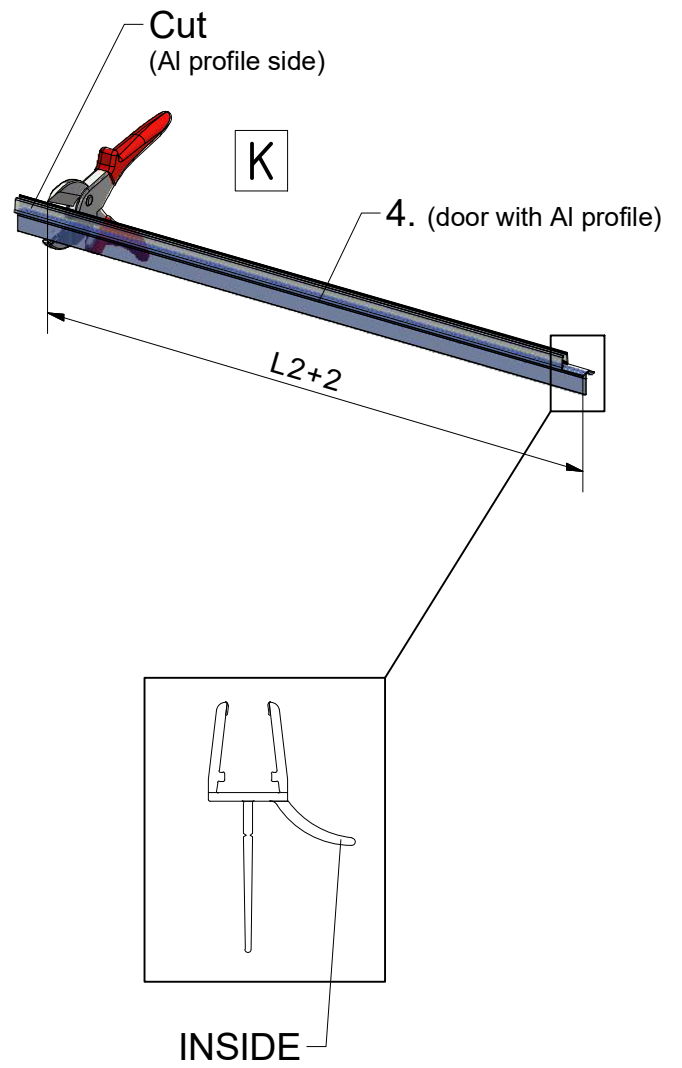

1. CI PIL

1. CI PIR

2. P6294

3. P6285

CI PIL / CI PIR

CI PIL / CI PIR

CI PIL / CI PIR			
TYPE	Y (mm)	C1 (mm)	C2 (mm)
800	760-810	320	322
900	860-910	370	372
1000	960-1010	420	422
1200	1160-1210	520	522
1220	1210-1260	545	547

Next step in instructions is for left installation
(for right installation - proceed in a mirror image)

LEFT Installation

RIGHT Installation

OUTSIDE

INSIDE

Use for protect and support door glass

R 6x

S 6x

T 6x

7.8

7.14
Remove after
tightening the screws

Glass protection

Mounting without threshold bar

Mounting with threshold bar

Cut the threshold profile to the length L2

Glue the double-sided tape to the tray