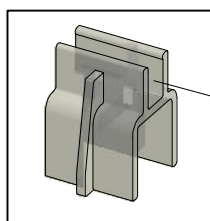

1. CI PIL

1. CI PIR

2. P6294

3. P6285

CI PIL / CI PIR

CI PIL / CI PIR

CI PIL / CI PIR			
TYPE	Y (mm)	C1 (mm)	C2 (mm)
800	760-810	320	322
900	860-910	370	372
1000	960-1010	420	422
1200	1160-1210	520	522
1220	1210-1260	545	547

Next step in instructions is for left installation
(for right installation - proceed in a mirror image)

LEFT Installation

RIGHT Installation

OUTSIDE

INSIDE

Use for protect and support door glass

R 6x

S 6x

T 6x

7.8

7.14
Remove after
tightening the screws

Glass protection

Mounting without threshold bar

Mounting with threshold bar

Cut the threshold profile to the length L2

Glue the double-sided tape to the tray

Mounting with threshold bar
Tear off the sealing flag

24 h

SILICONE

SILICONE

SILICONE
MIN 100mm

SILICONE
MIN 100mm

Roth Energy and Sanitary Systems

Generation