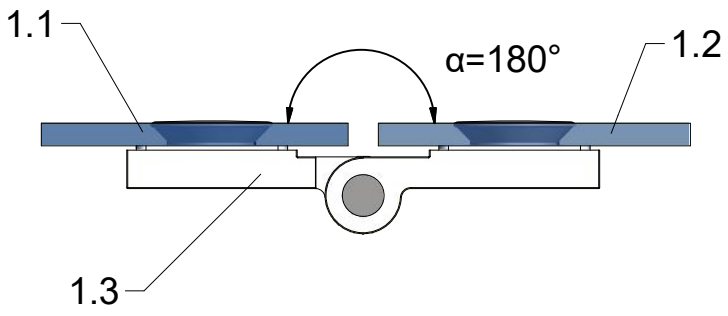

1. CI PIL

1. CI PIR

2. P6294

3. P6285

CI PIL / CI PIR

CI PIL / CI PIR

CI PIL / CI PIR			
TYPE	Y (mm)	C1 (mm)	C2 (mm)
800	760-810	320	322
900	860-910	370	372
1000	960-1010	420	422
1200	1160-1210	520	522
1220	1210-1260	545	547

Next step in instructions is for left installation
(for right installation - proceed in a mirror image)

LEFT Installation

RIGHT Installation

OUTSIDE

INSIDE

Use for protect and support door glass

R 6x

S 6x

T 6x

7.8

7.14
Remove after
tightening the screws

Glass protection

Mounting without threshold bar

Mounting with threshold bar

Cut the threshold profile to the length L2

Glue the double-sided tape to the tray