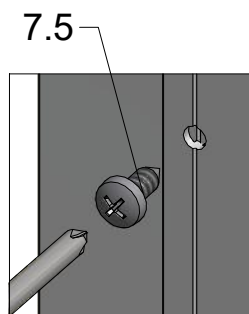

1. CI PIL

1. CI PIR

2. P6294

3. P6285

CI PIL / CI PIR

CI PIL / CI PIR

CI PIL / CI PIR			
TYPE	Y (mm)	C1 (mm)	C2 (mm)
800	760-810	320	322
900	860-910	370	372
1000	960-1010	420	422
1200	1160-1210	520	522
1220	1210-1260	545	547

Next step in instructions is for left installation
(for right installation - proceed in a mirror image)

LEFT Installation

RIGHT Installation

OUTSIDE

INSIDE

Use for protect and support door glass

R 6x

S 6x

T 6x

7.8

7.14
Remove after
tightening the screws

Glass protection

Mounting without threshold bar

Mounting with threshold bar

Cut the threshold profile to the length L2

Glue the double-sided tape to the tray