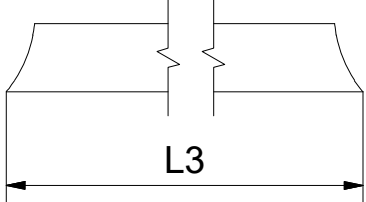

T 6x

7.8

7.14
Remove after
tightening the screws

Glass protection

Mounting without threshold bar

Mounting with threshold bar

Cut the threshold profile to the length L2

Glue the double-sided tape to the tray

Mounting with threshold bar
Tear off the sealing flag

24 h

SILICONE

SILICONE

SILICONE
MIN 100mm

SILICONE
MIN 100mm

Roth Energy and Sanitary Systems

Generation