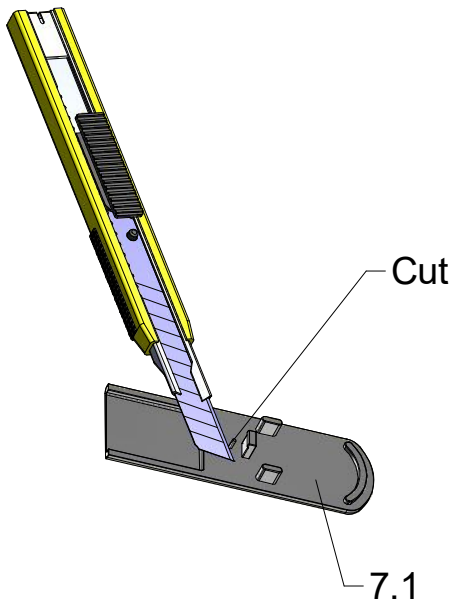

1. CI PIL

1. CI PIR

2. P6294

3. P6285

CI PIL / CI PIR

CI PIL / CI PIR

CI PIL / CI PIR			
TYPE	Y (mm)	C1 (mm)	C2 (mm)
800	760-810	320	322
900	860-910	370	372
1000	960-1010	420	422
1200	1160-1210	520	522
1220	1210-1260	545	547

Next step in instructions is for left installation
(for right installation - proceed in a mirror image)

LEFT Installation

RIGHT Installation

OUTSIDE

INSIDE

Use for protect and support door glass

R 6x

S 6x

T 6x

7.8

7.14
Remove after
tightening the screws

Glass protection

Mounting without threshold bar

Mounting with threshold bar

Cut the threshold profile to the length L2

Glue the double-sided tape to the tray