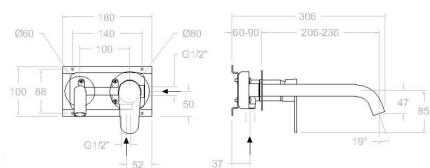

Technical drawing

Composition and spare parts

- Handle: 3600N-35NM (36Z302127)
- Index: DT1-NMN (AAZ303182)
- Cartridge nut cover: 4980NM (AAZ303179)
- Cartridge nut: TSC351 (250863)
- Cartridge: 35100-2 (AAZ300973)
- Aerator: 1599 (AAZ303269)
- Spout wall plate: RB21SNM (AAZ302923)
- Handle wall plate: RB21HNM (AAZ302924)
- Spout: CLET24NM (AAZ302770)
- Concealed body: XX20CTNM (AAZ302922)
- Distributor shirt: CEMP3502NM (AAZ303211)