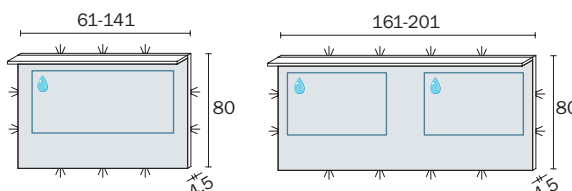

Luce LED superiore diffusa e luce ambientale
LED upper scattered light and room light
Éclairage supérieur diffus LED et ambiance
Lichtsegl und Indirekte Beleuchtung

- 3 tasti: on/off luce "vela" (+ cambio intensità), cambio colore per entrambi (2700-6000k), luce ambientale (4 lati) + cambio intensità
- 3 buttons: on/off diffuser light (+ intensity adjustment), colour adjustment for both lights (2700-6000k), room light (4 sides) + intensity adjustment
- 3 touches: on/off lumière "voile" (+ changement d'intensité), changement de couleur pour les deux lumière (2700-6000k), lumière ambiante (4 côtés) + changement d'intensité
- 3 Tasten: Ein / Aus Lichtsegl (+ Intensitätsänderung), Farbwechsel für beide (2700-6000k), Ambientelicht (4 Seiten) + Intensitätsänderung