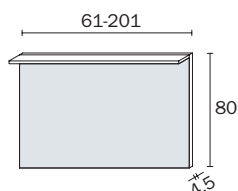

special size	SALVORE	SALVORE+	SALVORE+
	H 60 → 100 cm	H 60 → 100 cm	H 80 → 100 cm

SALVORE

A⁺ VS

SALVORE +

Luce LED superiore diffusa
LED upper scattered light
Éclairage supérieur LED diffus
Diffuses oberes LED Licht

- 1 tasto: on/off luce vela (on/off + dimmer intensità)
- 1 button: on/off diffuser light (on/off + intensity adjustment)
- 1 touche: on/off voile lumière (on/off + variateur d'intensité)
- 1 Schalter: on/off Lichtsegeß (on/off Intensitätsdimmer)